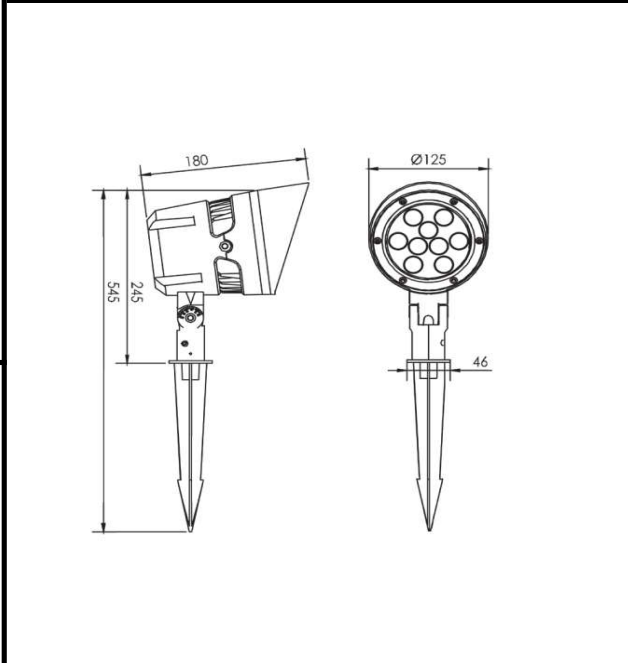

Sovitron Interior Pvt.Ltd.

Model Name	GOTHIC-1104S/DL-OSL-1104SB-9
Description	Flood light

Technical description	Image
-----------------------	-------

Dimension	Dia=125mm L=180mm H=245mm
Frame	Aluminium Die-cast
Color Tempertaure	3000K
Power	20 W
Total Luminous Flux	1300 lm
Efficacy	65 lm/W
IP rating	66
Beam angle	5,12.5, 20, 30, 45, 60,15X30,10X60Degree
Color Rendering	≥80
Mounting	Spike Mounted
Optics	Lens & Clear Glass
Dimming	NON-Dimmable
Operating Voltage	220-240 VAC
Standard Lifetime	L70 minimum at 50,000 burning hours

Dimension diagram

Remarks:-